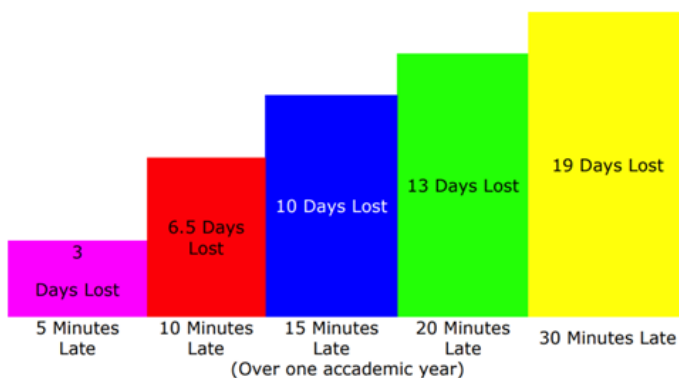

Find out about our GEM procedures here: <https://whinfield.net/parents/gems/>

End of school day:

At the end of the school day when collecting your child please can you make sure you exit the school gates before walking around the perimeter of the school as there are children still leaving classrooms at this time.

Late children:

Last week we had 106 children sign in late through the school office.

Every Minute Counts

If you arrive late to school everyday your learning begins to suffer. Below is a graph showing how being late to school everyday over a school year adds up to lost learning time.

When pupils arrive late, they miss out on essential instructions given at the beginning of the lesson. This can significantly reduce achievement, regardless of academic ability. Your child may also feel awkward arriving to the classroom when everyone else is settled. Furthermore, when one pupil arrives late, it disrupts the entire class and the teacher - everyone's education is compromised.